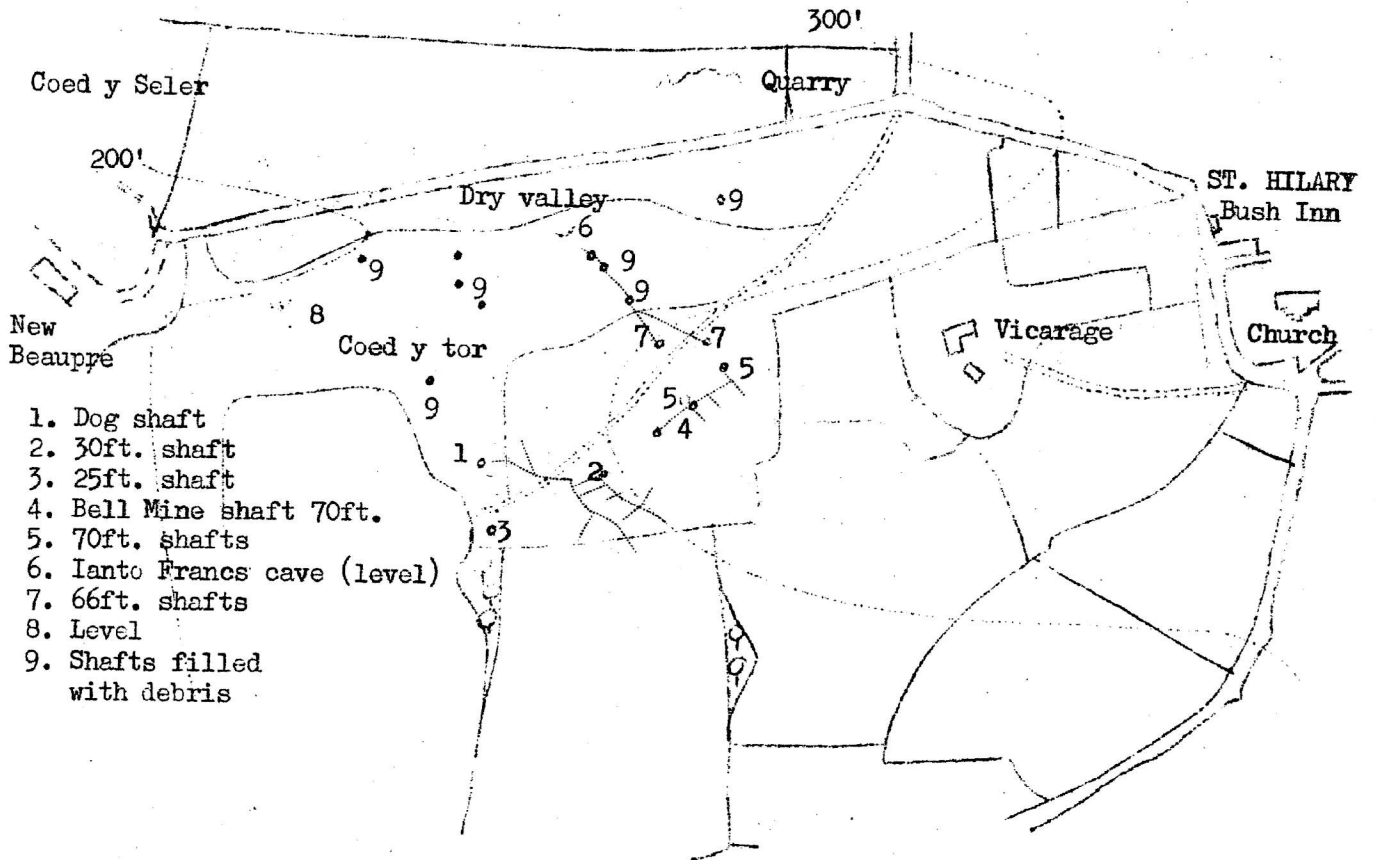

(14)

DOG SHAFT, ST. HILARY. Scale: 1" to 20'.

CONTINUED OPPOSITE

- 1. Dog shaft
- 2. 30ft. shaft
- 3. 25ft. shaft
- 4. Bell Mine shaft 70ft.
- 5. 70ft. shafts
- 6. Ianto Francs cave (level)
- 7. 66ft. shafts
- 8. Level
- 9. Shafts filled with debris

1/4 mile (approx.)

LOCATION DIAGRAM